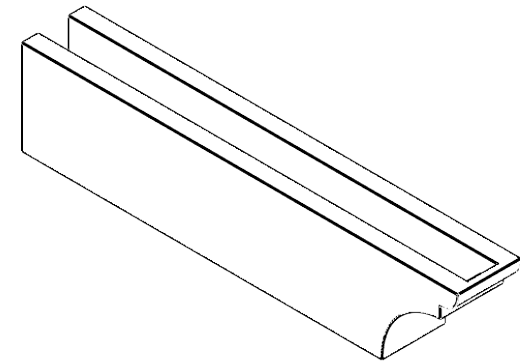

ISOMETRIC

GENERATED DATE : 03/02/2023

EKENA MILLWORK
2300 WEST MAIN ST.
CLARKSVILLE, TX 75426
TOLL FREE: 866-607-0453
WWW.EKENAMILLWORK.COM

NOTES

1. INSTALLATION TO BE COMPLETED IN ACCORDANCE WITH MANUFACTURER'S SPECIFICATIONS.
2. DRAWING MAY NOT BE TO SCALE
3. THIS DRAWING IS INTENDED FOR DESIGN AND PLANNING PURPOSES ONLY.
4. ALL INFORMATION CONTAINED HEREIN WAS CURRENT AT THE TIME OF DEVELOPMENT BUT MUST BE REVIEWED AND APPROVED BY THE PRODUCT MANUFACTURER TO BE CONSIDERED ACCURATE.
5. TIMBERTHANE ARCHITECTURAL PRODUCTS ARE MADE FROM HIGH DENSITY URETHANE AND COME FACTORY PRIMED