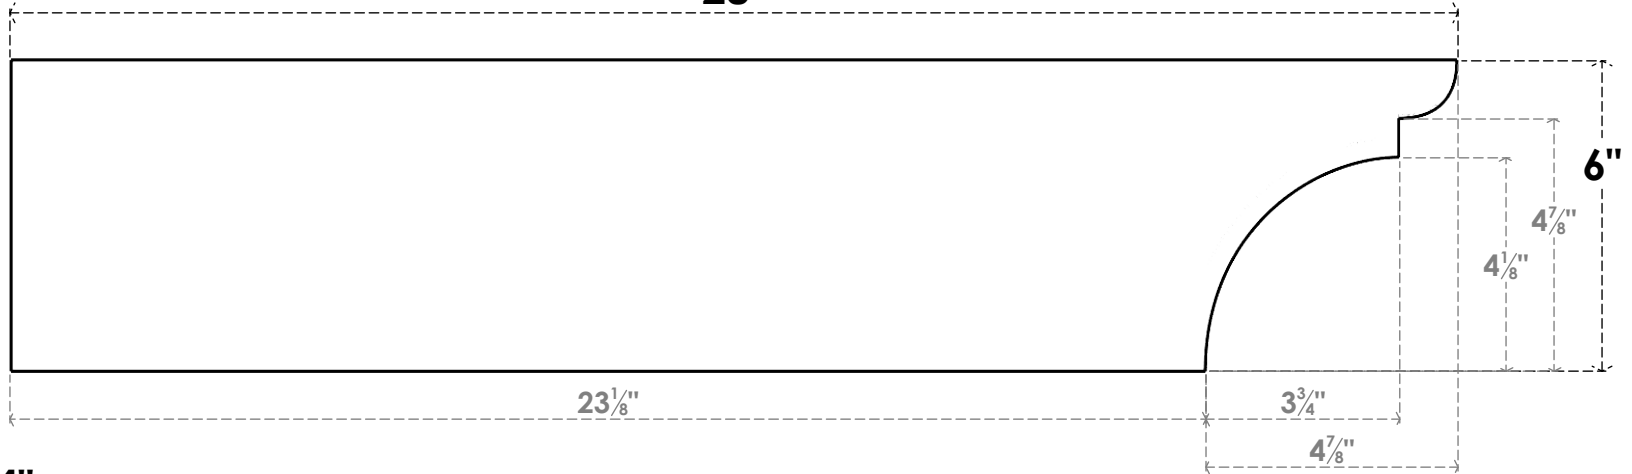

# ITEM NUMBER: RFTURO040X06000X28000X006YOR00RCPR

4"W X 6"H X 28"L TIMBERTHANE ROUGH CEDAR YORKTOWN FAUX WOOD OPEN RAFTER TAIL, 6"L END, PRIMED TAN

28"

## SIDE PROFILE