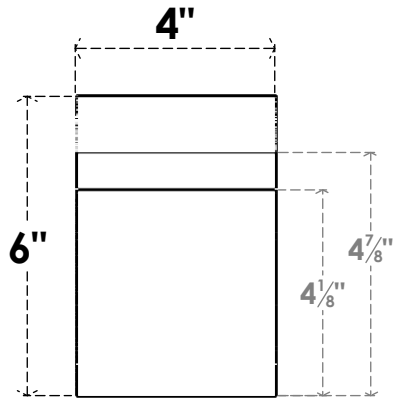

# ITEM NUMBER: RFTURO040X06000X28000X006YOR00RCPR

4"W X 6"H X 28"L TIMBERTHANE ROUGH CEDAR YORKTOWN FAUX WOOD OPEN RAFTER TAIL, 6"L END, PRIMED TAN

28"

## SIDE PROFILE